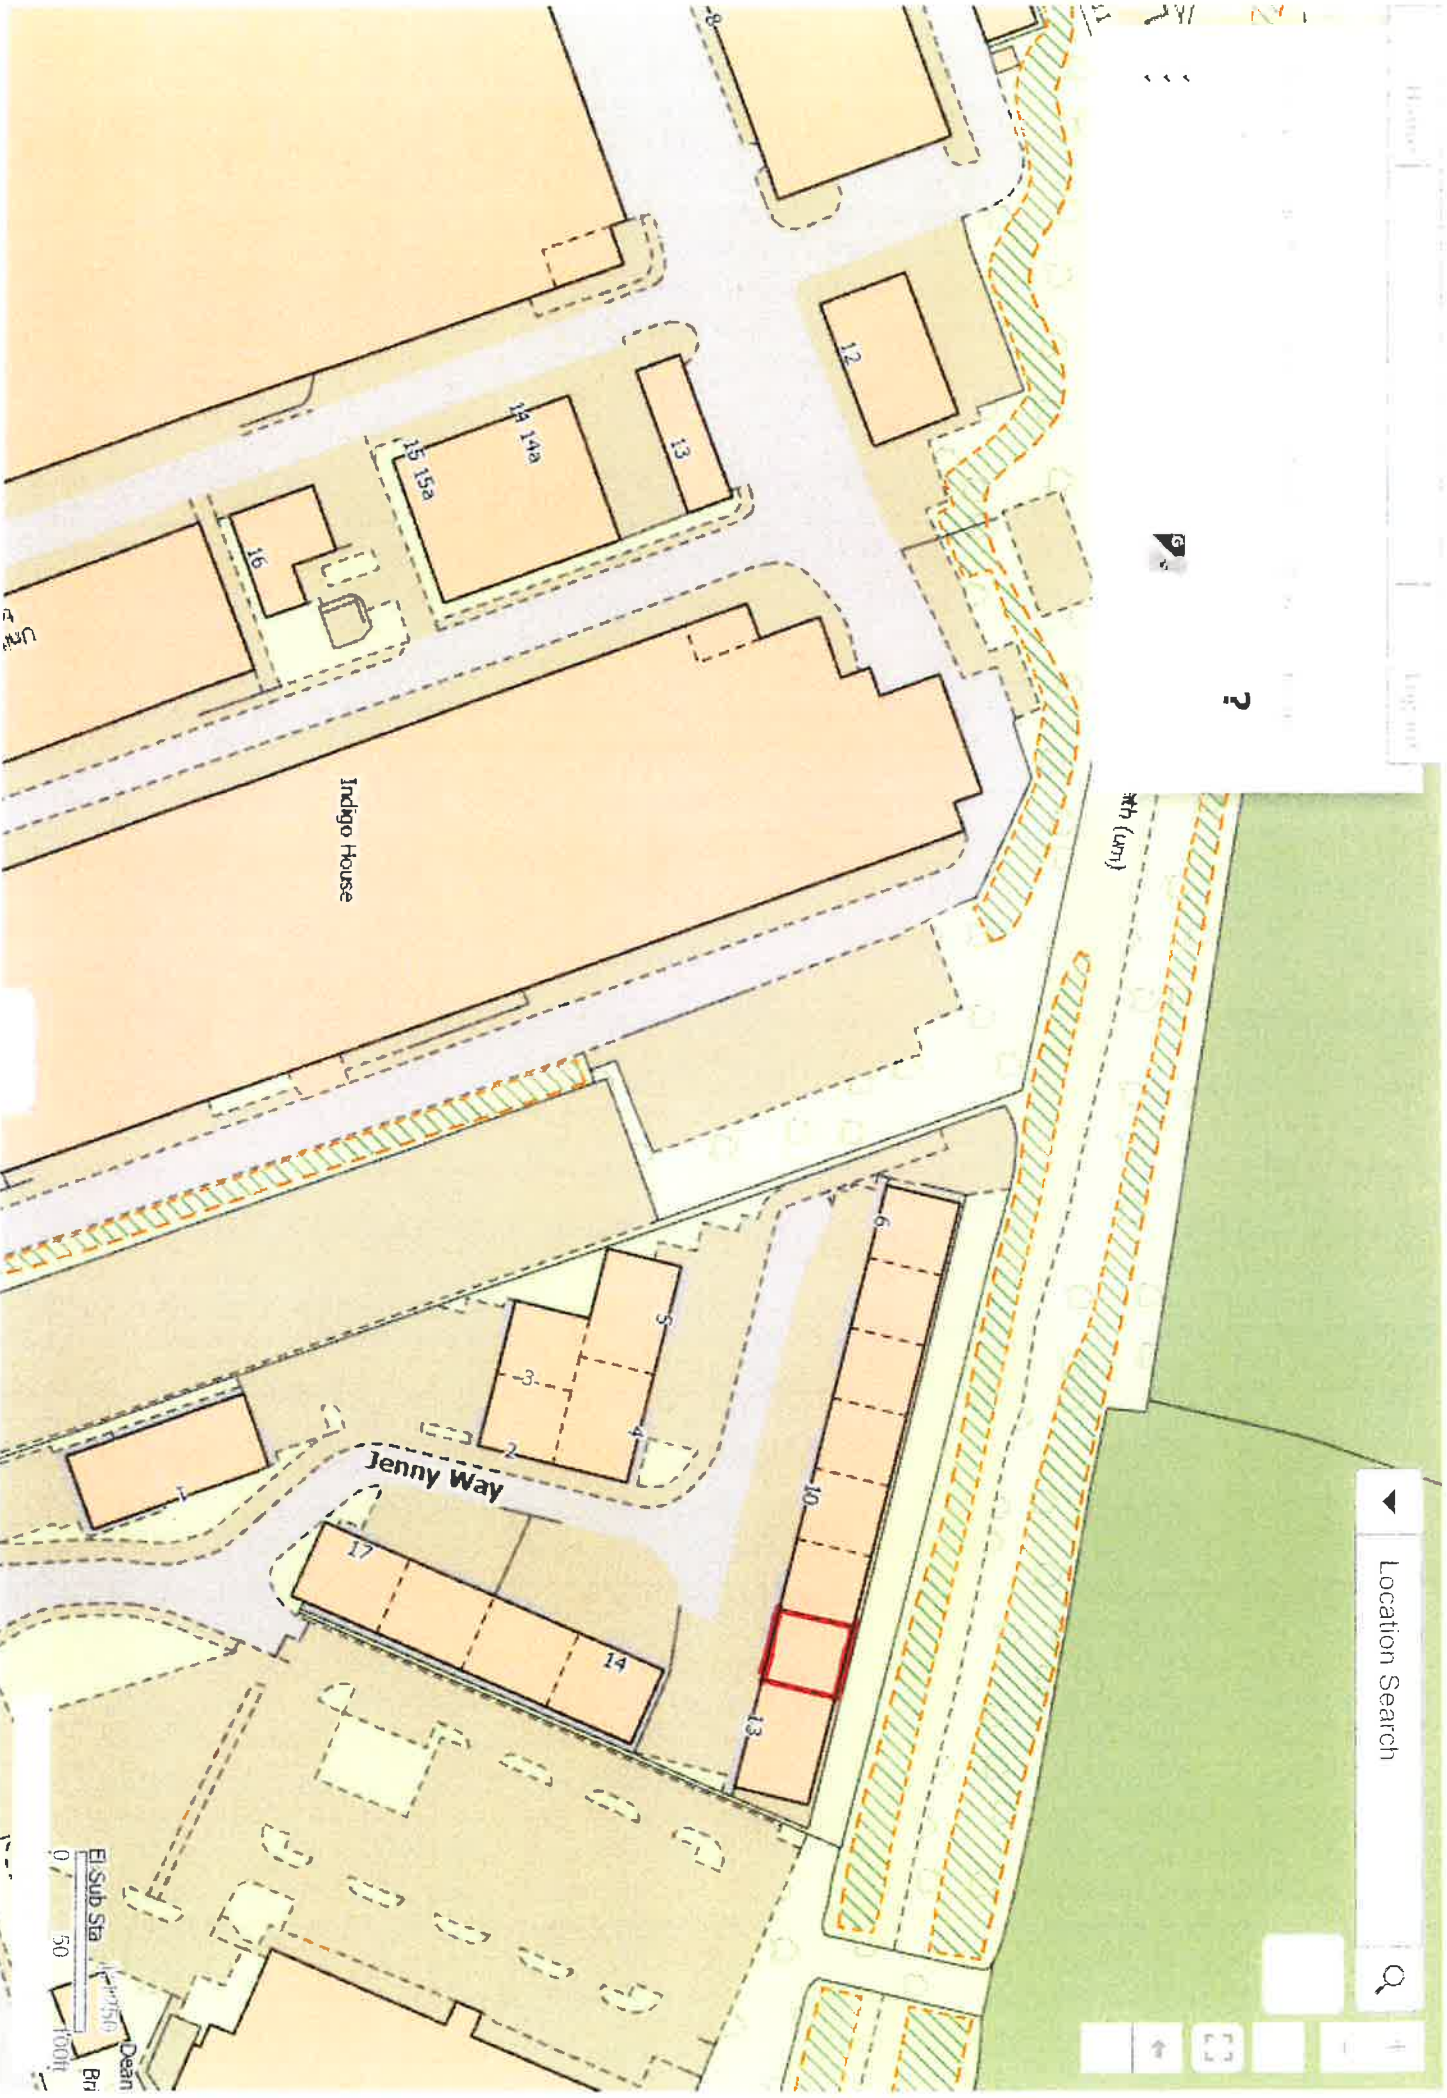

Home

Log out

?

Location Search

Indigo House

Jenny Way

with (unit)

0 50 100ft
El Sub Sta
Dean
Br