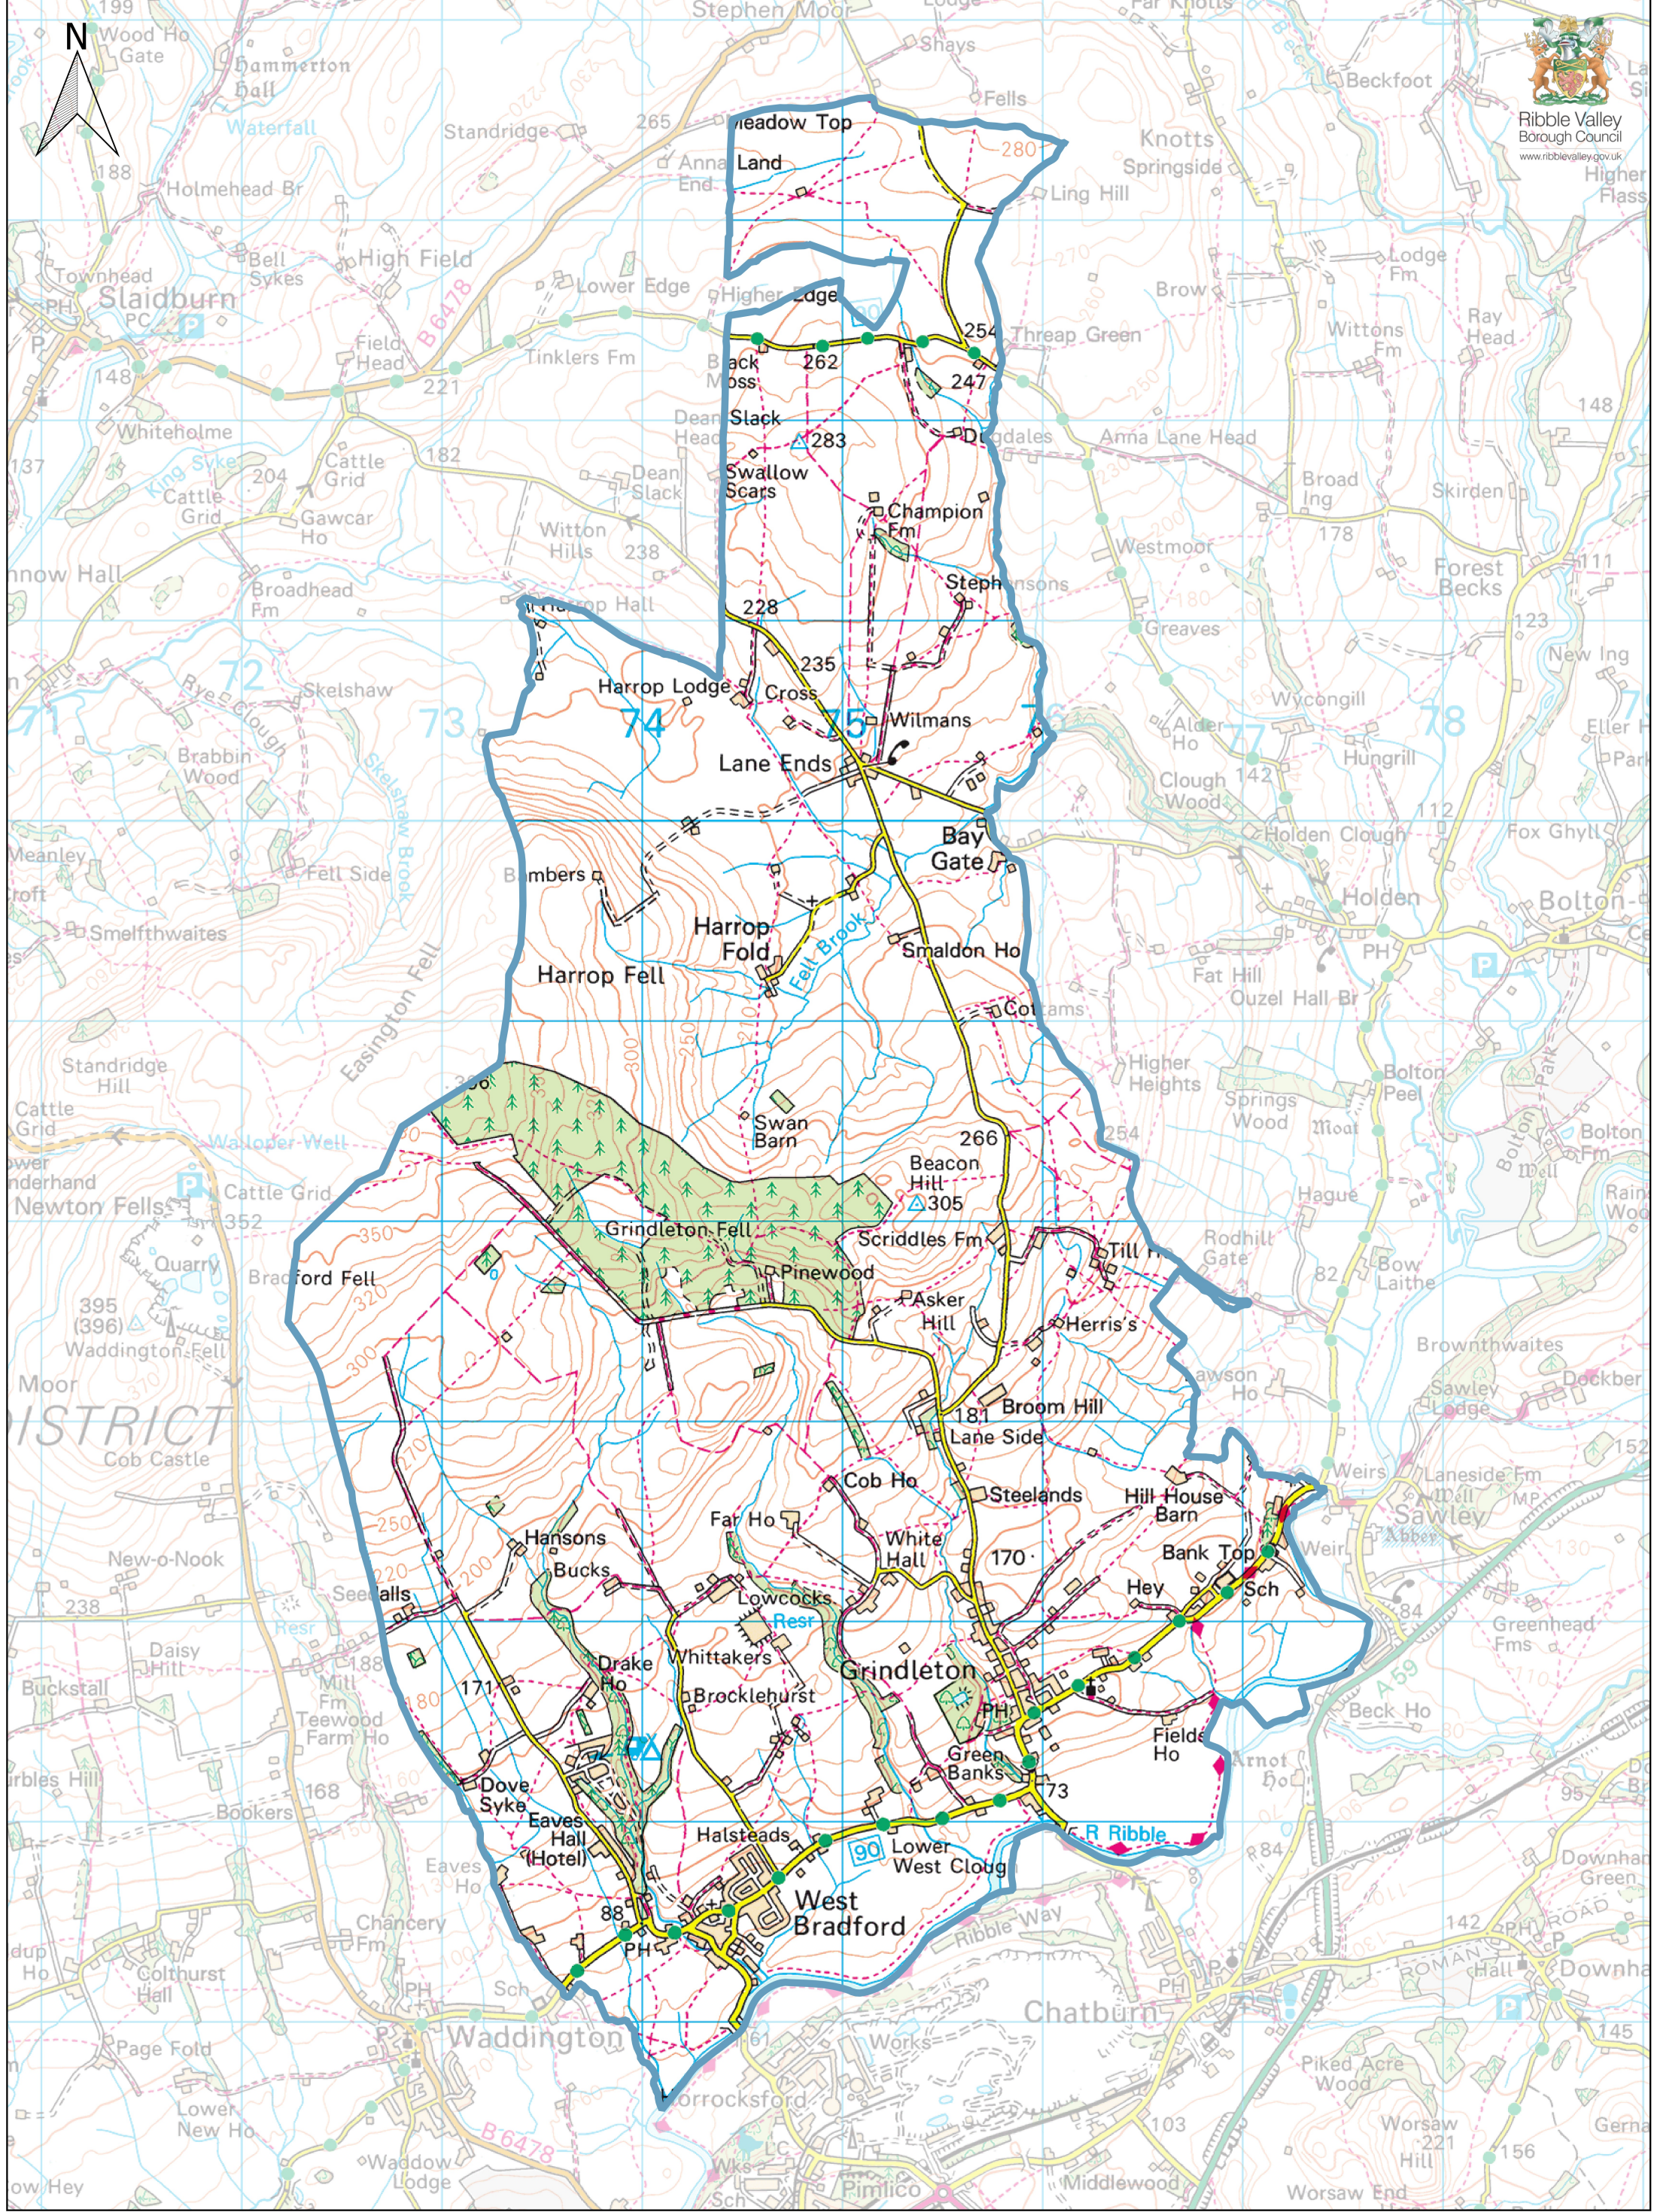

Ribble Valley
Borough Council
www.ribblevalley.gov.uk

Scale: 1:28,501

West Bradford & Grindleton Ward

Date: 27 Apr 2018

© Crown copyright and database rights 2018 Ordnance Survey 100018641. You are permitted to use this data solely to enable you to respond to, or interact with, the organisation that provided you with the data. You are not permitted to copy, sub-licence, distribute or sell any of this data to third parties in any form.