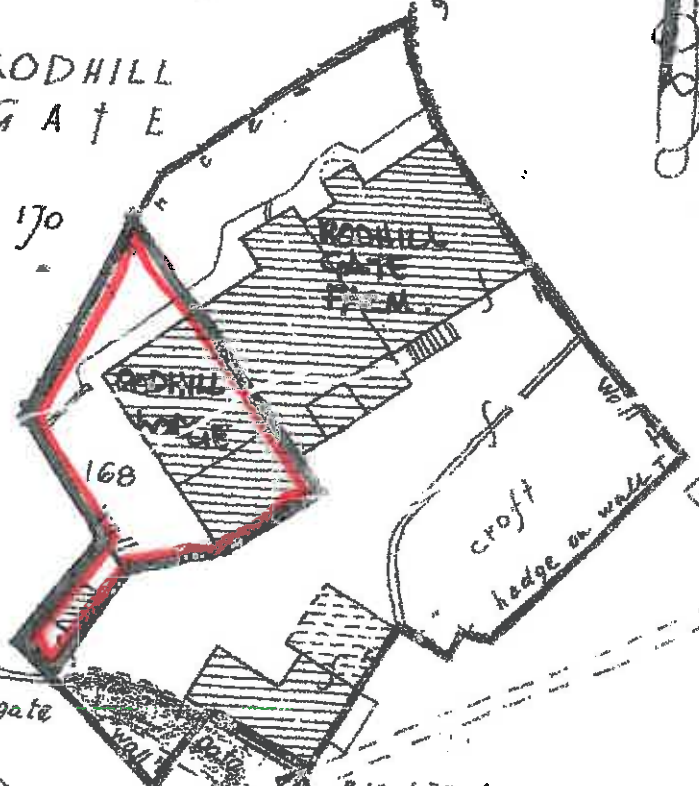

SITE PLAN:
1:1250 SCALE

RODHILL LODGE
BOLTON BY BOWLAN
SAXLEY, CLITHERO
BB7 4NJ

OS Mastermap
18 October 2011, ID: BLJT-00102448

1:1250 scale print at A4, Centre: 376821 E. 447717 N

RODHILL
G A T E

elr 170

field 160

field 352

Yorks W.R. Sheet CLXV. 16 (1/2500)

Location Plan - Rodhill Lodge

Scale 1:10000