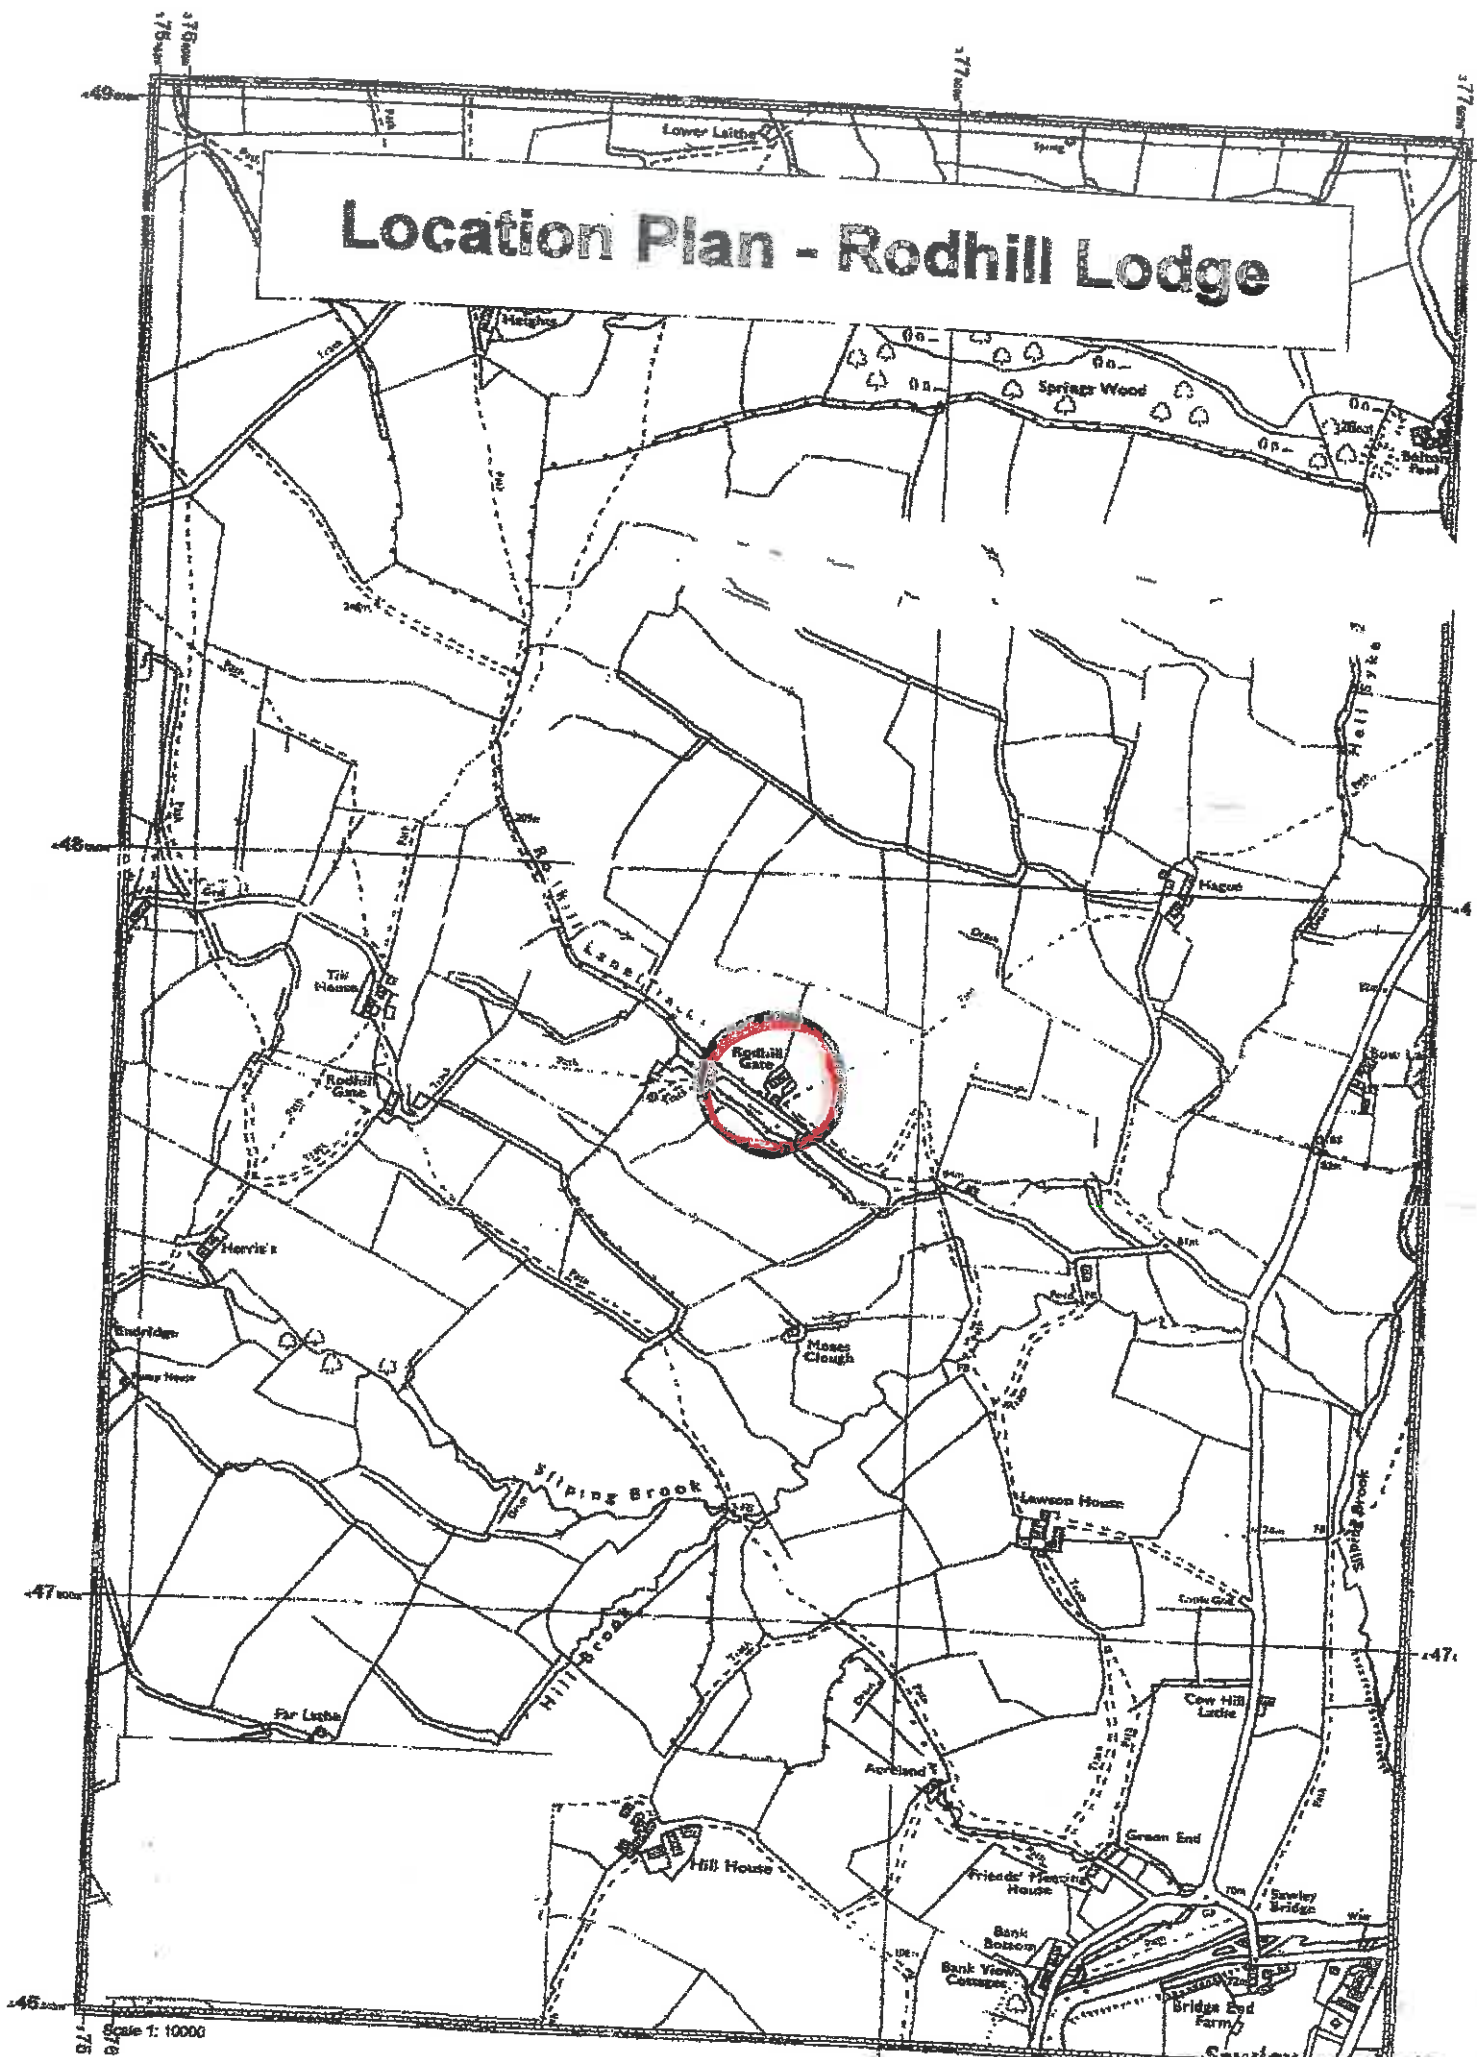

SITE PLAN:
1:1250 SCALE

RODHILL LODGE
BOLTON BY BOWLAN
SAXLEY, CLITHERO
BB7 4NJ

OS Mastermap
18 October 2011, ID: BLJT-00102448

1:1250 scale print at A4, Centre: 376821 E. 447717 N

RODHILL
G A T E

elr 170

field 160

field 352

Yorks W.R. Sheet CLXV. 16 (1/2500)

Location Plan - Rodhill Lodge

Scale 1:10000